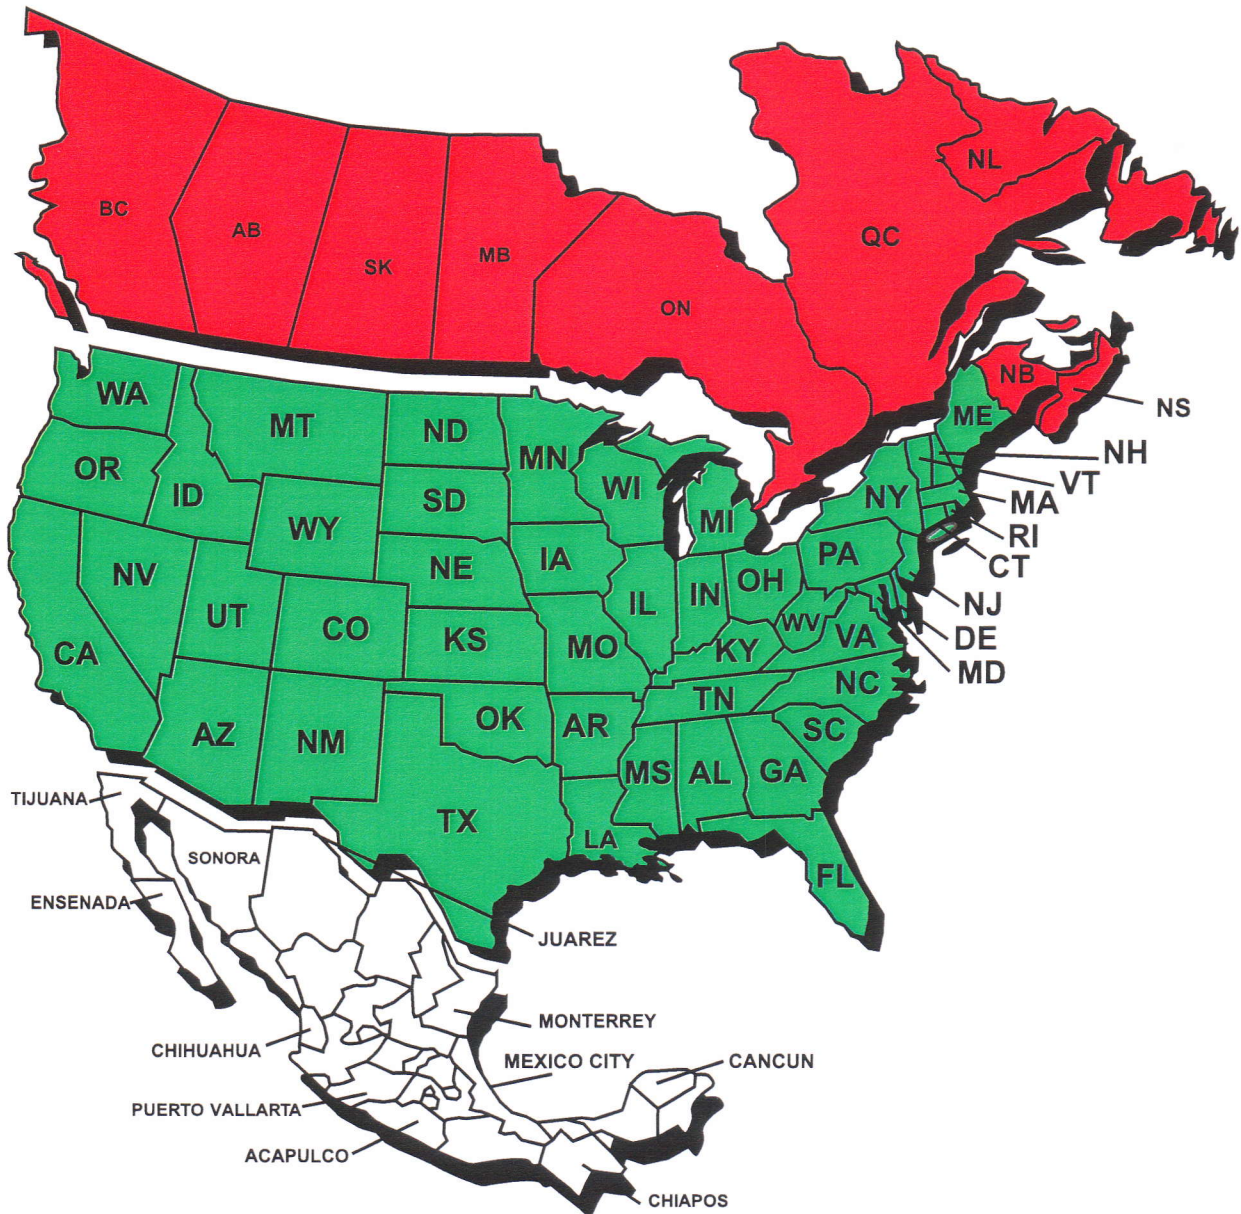

A CONTINENT FULL OF SERVICE FOR YOUR TRUCKLOADS AND PARTIAL TRUCKLOADS

CALL US TODAY FOR A PICKUP OR A QUOTE
(513) 697-1000 (TEL)
(513) 697-9444 (FAX)
1-877-343-5284 (TOLL FREE)